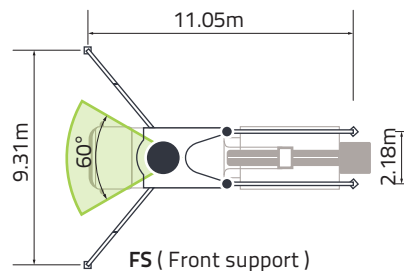

TRUCK MOUNTED CONCRETE PUMP 47X-5RZ

Note: Standard version. Dimensions and weights depend on truck, pump model and equipment.
Dimensions in mm. Example based on Mercedes-Benz Arocs 4143 8x4.
For illustration only. Actual products may vary.

Technical Specifications

BOOM	UNIT	
Reach height	m	47
Horizontal reach (gross/net)	m	42.7 / 39.92
Reach depth	m	32.6
Unfolding height	m	9.7
Sections	/	5
Folding system	/	RZ
End hose length	m	3
Delivery line	mm	DN 125
PUMP		
Max. output	m ³ /h	170
Max. pressure	bar	88
Delivery cylinder	mm	Φ 260
Stroke	mm	2100

*All data are maximum theoretical values.

Reach information diagram, support

Configurations (Optional★)

Pumping System

CPC (Condition-adaptive Pumping Control)
ECO (Eco. Pumping)

Water pump, 70L /min, 15bar
Quick-connect water inlet