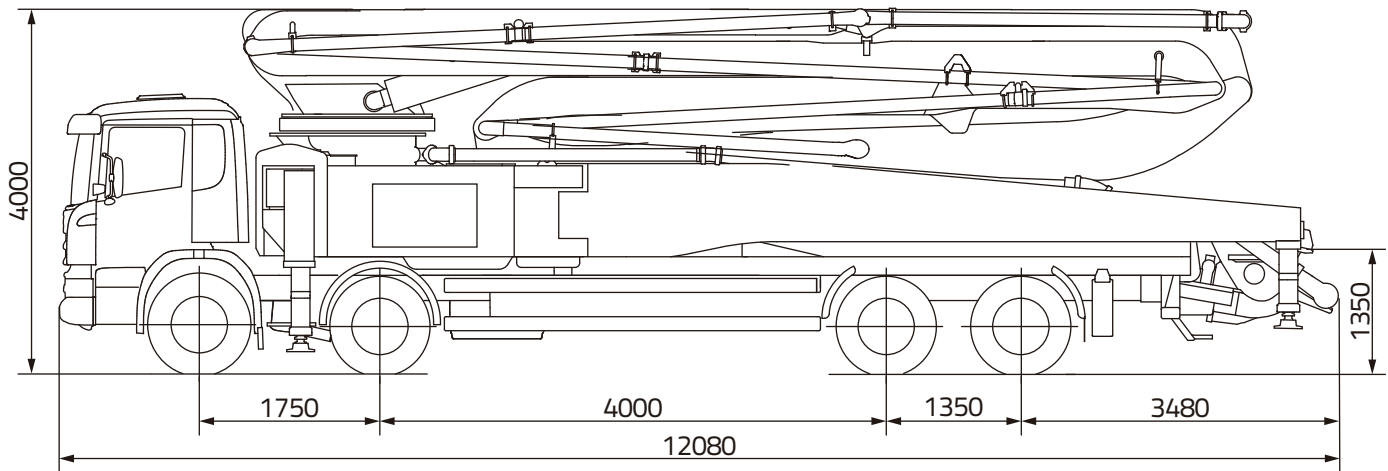

TRUCK MOUNTED CONCRETE PUMP 47X-5RZ

Note: Standard version. Dimensions and weights depend on truck, pump model and equipment.
Dimensions in mm. Example based on Mercedes-Benz Arocs 4143 8x4.
For illustration only. Actual products may vary.

Technical Specifications

BOOM	UNIT	
Reach height	m	47
Horizontal reach (gross/net)	m	42.7 / 39.92
Reach depth	m	32.6
Unfolding height	m	9.7
Sections	/	5
Folding system	/	RZ
End hose length	m	3
Delivery line	mm	DN 125
PUMP		
Max. output	m ³ /h	170
Max. pressure	bar	88
Delivery cylinder	mm	Φ 260
Stroke	mm	2100

*All data are maximum theoretical values.

Reach information diagram, support

Configurations (Optional★)

Pumping System

CPC (Condition-adaptive Pumping Control)
ECO (Eco. Pumping)

Water pump, 70L /min, 15bar
Quick-connect water inlet