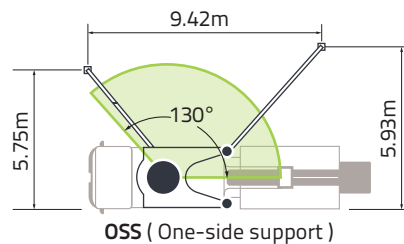

TRUCK MOUNTED CONCRETE PUMP 47X-5RZ

Note: Standard version. Dimensions and weights depend on truck, pump model and equipment.
Dimensions in mm. Example based on Mercedes-Benz Arocs 4143 8x4.
For illustration only. Actual products may vary.

Technical Specifications

BOOM	UNIT	
Reach height	m	47
Horizontal reach (gross/net)	m	42.7 / 39.92
Reach depth	m	32.6
Unfolding height	m	9.7
Sections	/	5
Folding system	/	RZ
End hose length	m	3
Delivery line	mm	DN 125
PUMP		
Max. output	m ³ /h	170
Max. pressure	bar	88
Delivery cylinder	mm	Φ 260
Stroke	mm	2100

*All data are maximum theoretical values.

Reach information diagram, support

Configurations (Optional★)

Pumping System

CPC (Condition-adaptive Pumping Control)
ECO (Eco. Pumping)

Water pump, 70L /min, 15bar
Quick-connect water inlet