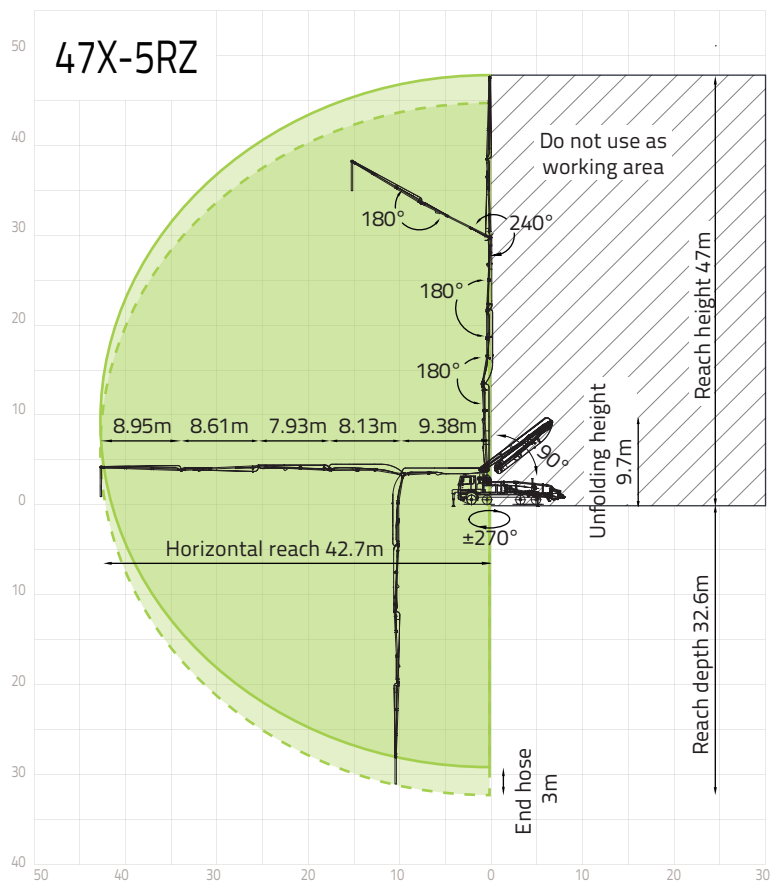

TRUCK MOUNTED CONCRETE PUMP 47X-5RZ

Note: Standard version. Dimensions and weights depend on truck, pump model and equipment.
Dimensions in mm. Example based on Mercedes-Benz Arocs 4143 8x4.
For illustration only. Actual products may vary.

Technical Specifications

BOOM	UNIT	
Reach height	m	47
Horizontal reach (gross/net)	m	42.7 / 39.92
Reach depth	m	32.6
Unfolding height	m	9.7
Sections	/	5
Folding system	/	RZ
End hose length	m	3
Delivery line	mm	DN 125
PUMP		
Max. output	m ³ /h	170
Max. pressure	bar	88
Delivery cylinder	mm	Φ 260
Stroke	mm	2100

*All data are maximum theoretical values.

Reach information diagram, support

Configurations (Optional★)

Pumping System

CPC (Condition-adaptive Pumping Control)
ECO (Eco. Pumping)

Water pump, 70L /min, 15bar
Quick-connect water inlet