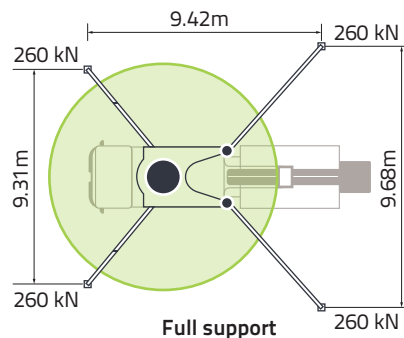

TRUCK MOUNTED CONCRETE PUMP 47X-5RZ

Note: Standard version. Dimensions and weights depend on truck, pump model and equipment.
Dimensions in mm. Example based on Mercedes-Benz Arocs 4143 8x4.
For illustration only. Actual products may vary.

Technical Specifications

BOOM	UNIT	
Reach height	m	47
Horizontal reach (gross/net)	m	42.7 / 39.92
Reach depth	m	32.6
Unfolding height	m	9.7
Sections	/	5
Folding system	/	RZ
End hose length	m	3
Delivery line	mm	DN 125
PUMP		
Max. output	m ³ /h	170
Max. pressure	bar	88
Delivery cylinder	mm	Φ 260
Stroke	mm	2100

*All data are maximum theoretical values.

Reach information diagram, support

Configurations (Optional★)

Pumping System

CPC (Condition-adaptive Pumping Control)
ECO (Eco. Pumping)

Water pump, 70L /min, 15bar
Quick-connect water inlet